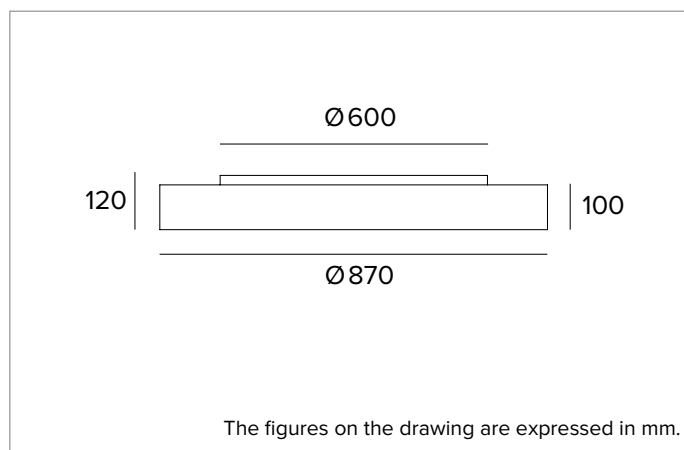

SOURCE

The LED Engine is made up of self-cooling circular boards. Tunable White version available on request.

Energy efficiency class: D

Nominal power: 113W

Nominal flux: 17099lm

Colour rendering index: 80

Rf: 82.6

Rg: 95.7

CCT nominal: 4000K

SDCM: 3

Lifetime (L80/B10): >50000h tq +25°C

ILLUMINOTECHNICAL CHARACTERISTICS

OPAL Direct Version: High luminance transmission and light diffusion opaline polycarbonate lower diffusive screen.

Emission: DOWN OPAL

Optical efficiency: 61%

Fixture flux: 10350lm

Luminous efficacy: 81lm/W

Photobiological safety: Compliant with RG1 low risk group

MECHANICAL CHARACTERISTICS

Calendered extruded aluminium body.

Colour and finish: Deep black

Dimensions: D=870mm

Weight: 12Kg

Degree of protection: IP20 for recessed part

Degree of protection: IP40 for exposed part

ELECTRICAL CHARACTERISTICS

Integrated electronic ON-OFF power supply. Emergency Pack available on request. Equipped with a rapid connector for mains connection.

Fixture Power: 127W

Power supply: 220-240Vac 50/60Hz

Insulation Class: CLASS 1

Type of driver / Control: ON-OFF

Driver included: YES

Class F: YES

Ambient temperature: 0°C / +25°C

INSTALLATION

Polycarbonate fixing system is pre-set for ceiling or wall mounted installations. Suspension and recessed installation is possible using a special accessory to be ordered separately.

NOTES

110-277Vac version available on request.

WARRANTY

5 years.

WARNING

Luminaire designed for disposal/recycling at end-of-life. Replaceable (LED only) light source by a professional. Replaceable control gear by a professional.

Due to the technological evolution of the electronic components, the data provided may be updated, and as such, confirmation must be requested during the order process.

Luminous flux and power supply have +/-10% tolerances with respect to the indicated value. tq +25°C (CIE 121).

We reserve the right to make technical changes.

Targetti Sankey S.r.l.
Via Pratese, 164
50145 Firenze - Italy
Tel: +39 055 37911
targetti.com
targetti@targetti.com

CCIAA Firenze
Share Capital:
€ 500.000,00
VAT N. (IT):
01537660480
R.E.A: FI-275656

TARGETTI